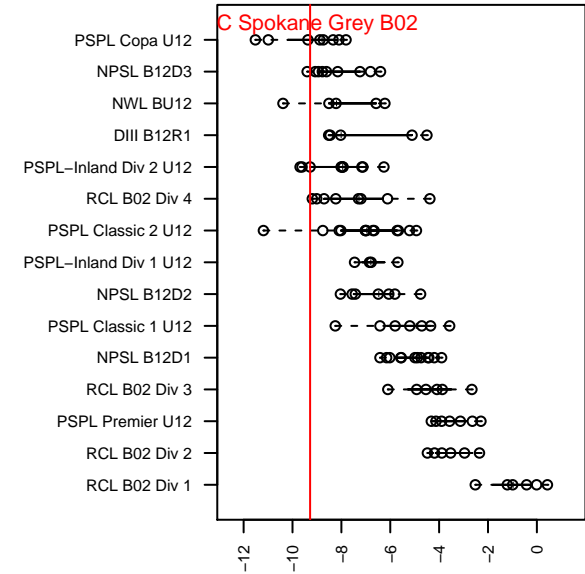

FC Spokane Grey B02

FC Spokane
 Spokane, WA
 B02 total strength=102
 attack=0.1 defense=0.08
 fall league = PSPL–Inland Div 2 U12
 spr league = Spr PSPL–Inland Div 2 U12
 notes= Gavin 2013, Vela 2014

alt names used:
 FC Spokane B02 Grey–B.Vela
 FC Spokane B02 Grey–B.Vela

Venues played:
 2014 PSPL–Inland Div 2 U12
 2014 Spr PSPL–Inland Div 2 U12

**attack and defense variance (black dot)
relative to other teams
and top 10 in region**

**attack and defense rating
relative to others at age
and all opponents in last 13 months**